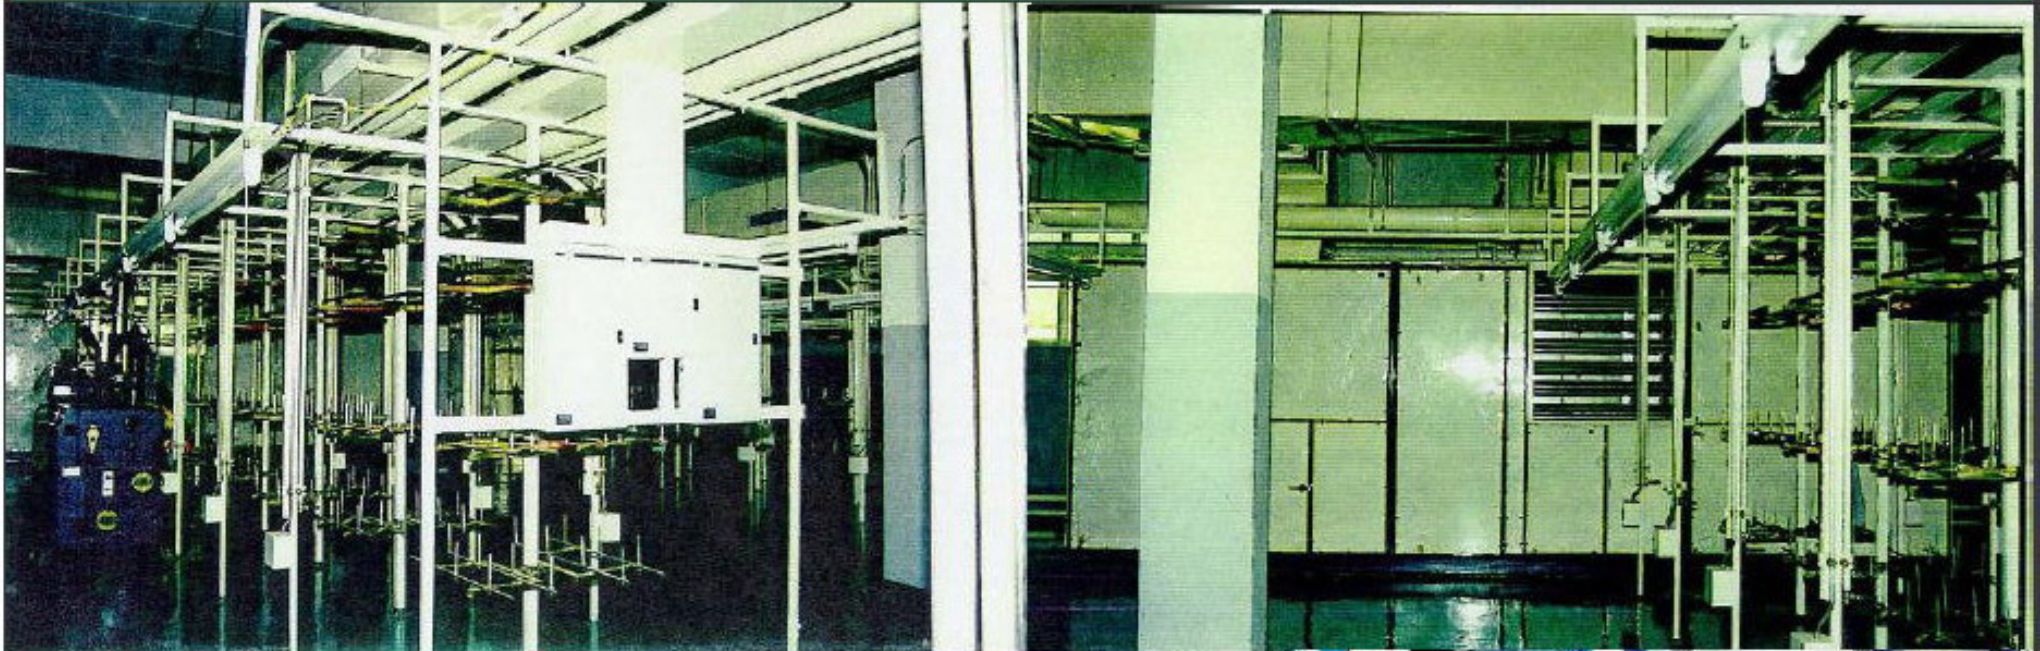

AIR CONDITIONING CENTRAL & CENTRAL SUCTION SYSTEM FOR SOCK PRODUCTION PLANT AT OVERSEAS RAYONG INDUSTRIAL CO.,LTD

SOCK PRODUCTION PLANT

SCOPE WORK

- 1. Design&Installation for Air conditioning system
- 2. Design & Installation for Central suction system
- 3. Installation of Facility & Utility system

Area : 500SQ.M. CONDITION ROOM 25C° 65%RH.