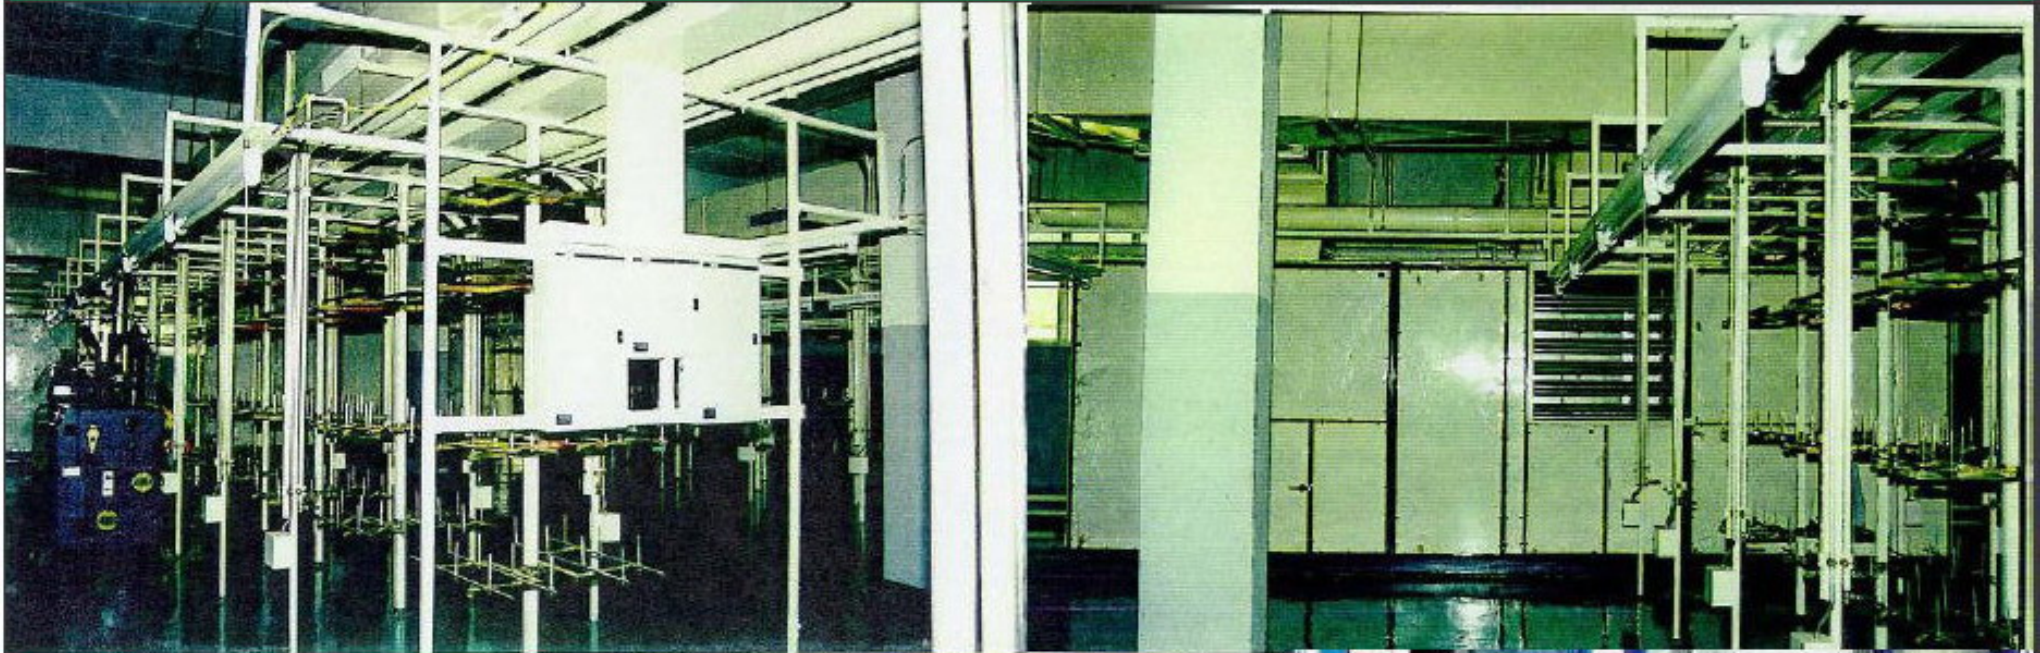

AIR CONDITIONING CENTRAL & CENTRAL SUCTION SYSTEM FOR SOCK PRODUCTION PLANT AT OVERSEAS RAYONG INDUSTRIAL CO.,LTD

SOCK PRODUCTION PLANT

SCOPE WORK

- 1. Design&Installation for Air conditioning system
- 2. Design & Installation for Central suction system
- 3. Installation of Facility & Utility system

Area : 500SQ.M. CONDITION ROOM 25C° 65%RH.